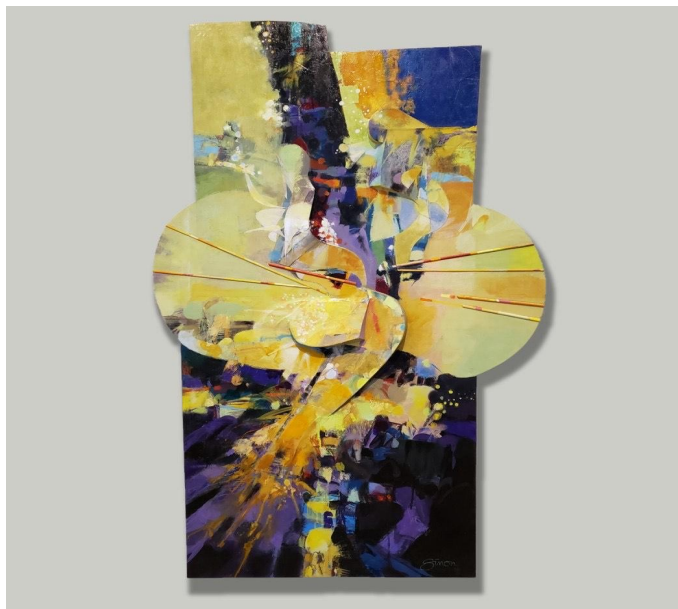

For Immediate Release

Roth+Taylor Fine Art Gallery is thrilled to present artworks by Jerry Simon this spring during the group exhibition “Otherworldly.” Known for his multimedia “freeform” canvases, Simon’s landscapes blend abstraction with recognizable imagery. His style is vibrant and energetic, depicting the active, alive and ever-changing world around us—from the terrestrial to the celestial.

“Throughout my life I have sought to bring order to the visual world,” said Simon.

A Texas native now based in Oregon, Simon has “exploded the canvas” in terms of literal form and impact on the viewer. His signature works are complex assemblages that replicate the ways humans encounter and observe space.

Simon has an MA in Painting and Architectural Art from the University of California, Berkeley. He believes that giving canvases a freeform shape allows for greater visual movement while the nonlinear perspective challenges the viewer to organize that vision.

“The shaped canvas and the overhead perspective create enormous dilemmas in composition and in arranging ambiguous space,” Simon noted in discussing his work. The issues are resolved by balancing content, structure and color to create visually stunning compositions.